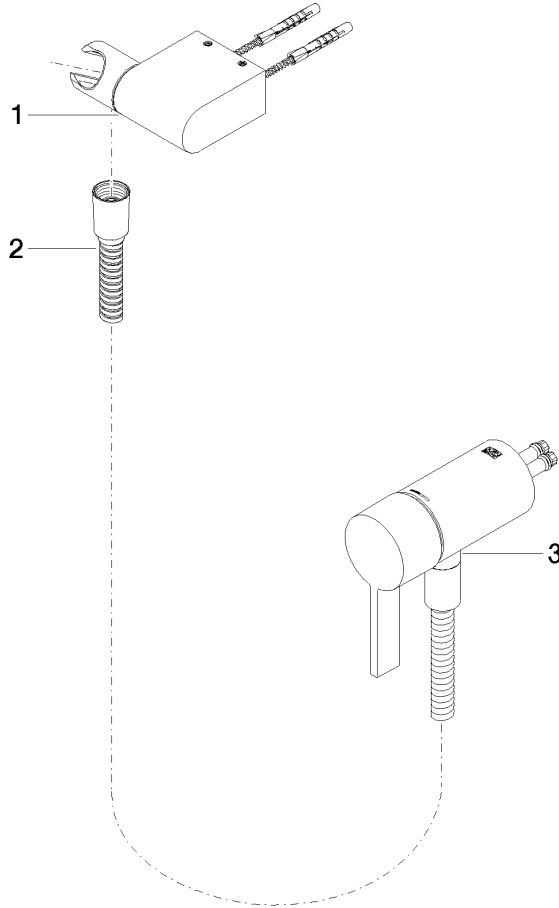

Concealed single-lever mixer with integrated shower connection with hand shower set without hand shower - Champagne (22kt Gold)

IMO

36 002 970

- metal shower hose 1750mm with integrated anti-twist protection

Concealed single-lever mixer with integrated shower connection with hand shower set without hand shower - Champagne (22kt Gold)

IMO

36 002 970
mm [inches]

Concealed single-lever mixer with integrated shower connection with hand shower set without hand shower - Champagne (22kt Gold)

IMO

36 002 970

Parts for other finishes can be found here: [Chrome](#)

Spare parts list

No.	Item Number	Name	Quantity used	Delivery time
1	28 060 970-47	Wall bracket swivel - Champagne (22kt Gold)	1	30
2	28 322 970-47	Metal shower hose 1/2" x 3/8" x 1750 mm - Champagne (22kt Gold)	1	30
3	36 050 970-47	Concealed single-lever mixer with integrated shower connection - Champagne (22kt Gold)	1	30