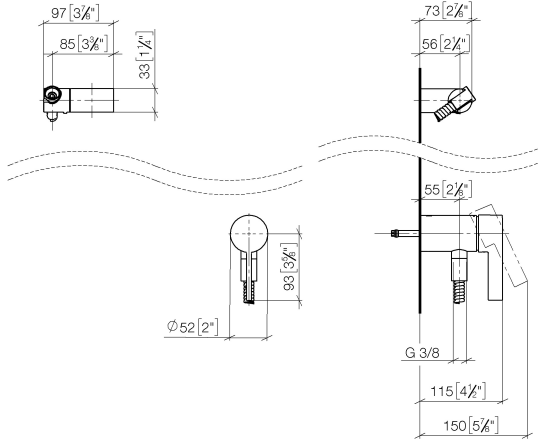

Concealed single-lever mixer with integrated shower connection with hand shower set without hand shower - Champagne (22kt Gold)

IMO

36 002 970

- metal shower hose 1750mm with integrated anti-twist protection

This article does not include a hand shower!

Intrinsic protection against back flow.

Fits: IMO, LULU, MADISON, MEM, TARA, CL.1, LISSÉ, VAIA, META, CYO

	Champagne (22kt Gold)	36 002 970-47
	Chrome	36 002 970-00
	Brushed Platinum	36 002 970-06
	Platinum	36 002 970-08
	Dark Chrome	36 002 970-19
	Brushed Light Gold	36 002 970-27
	Brushed Durabronze (23kt Gold)	36 002 970-28
	Matte Black	36 002 970-33
	Brushed Bronze	36 002 970-42
	Brushed Champagne (22kt Gold)	36 002 970-46
	Brushed Chrome	36 002 970-93
	Brushed Dark Platinum	36 002 970-99

Concealed single-lever mixer with integrated shower connection with hand shower set without hand shower - Champagne (22kt Gold)

IMO

36 002 970
mm [inches]

Concealed single-lever mixer with integrated shower connection with hand shower set without hand shower - Champagne (22kt Gold)

IMO

36 002 970

Parts for other finishes can be found here: [Chrome](#)

Spare parts list

No.	Item Number	Name	Quantity used	Delivery time
1	28 060 970-47	Wall bracket swivel - Champagne (22kt Gold)	1	30
2	28 322 970-47	Metal shower hose 1/2" x 3/8" x 1750 mm - Champagne (22kt Gold)	1	30
3	36 050 970-47	Concealed single-lever mixer with integrated shower connection - Champagne (22kt Gold)	1	30